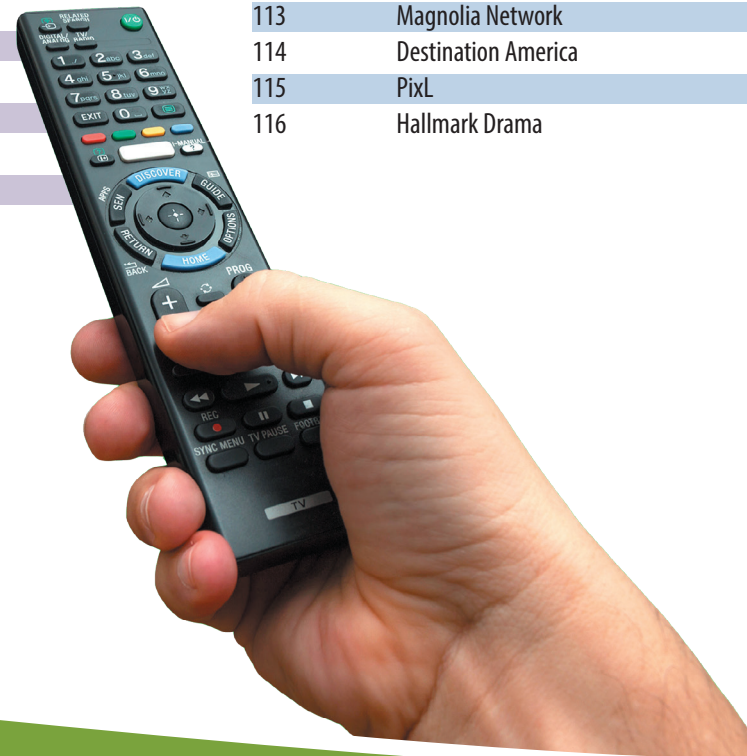

EXPANDED BASIC PACKAGE (CONT.)

Channel Lineup

71	TCM
72	AMC
73	Freeform
74	Disney
75	Cartoon
76	TLC
77	National Geographic
78	Nat GEO Wild
79	Discovery
80	MotorTrend
81	Animal Planet
82	History
83	RFD TV
84	CNN
85	Headline News
86	CNBC
87	MSNBC
88	Fox News
89	Fox Business News
90	Investigation Discovery
91	Tennis
300-349	Stingray Digital Music

ADD-ON PACKAGE OPTIONS

Channel Lineup

(Requires subscription to Expanded Basic)

VARIETY Add-On

HD (If Available)

100	Lifetime Real Women
101	Disney Jr.
102	Disney XD
103	Discovery Family
104	Discovery Life
105	Women's Entertainment
106	Recipe.tv
107	Pets.tv
108	Boomerang
109	FYI
111	Ukids
112	Cooking
113	Magnolia Network
114	Destination America
115	PixL
116	Hallmark Drama

ADD-ON PACKAGE OPTIONS

Channel Lineup

(Requires subscription to Expanded Basic)

CHOICE TV Add-On

HD (If Available)

130	Military History
131	Crime and Investigations
133	ES.tv
134	Comedy.tv
136	Vice
137	American Heros
138	Science
139	Ovation
140	IFC
141	Cars.tv
142	MyDestination.tv
143	Cowboy
144	GSN

MORE SPORTS Add-On

(Requires subscription to Expanded Basic)

HD (If Available)

161	ACCN
162	World Fishing
164	Sportsman Channel
165	Big Ten Alternate 1
166	Big Ten Alternate 2
167	SEC Network

WaverlyUtilities.com